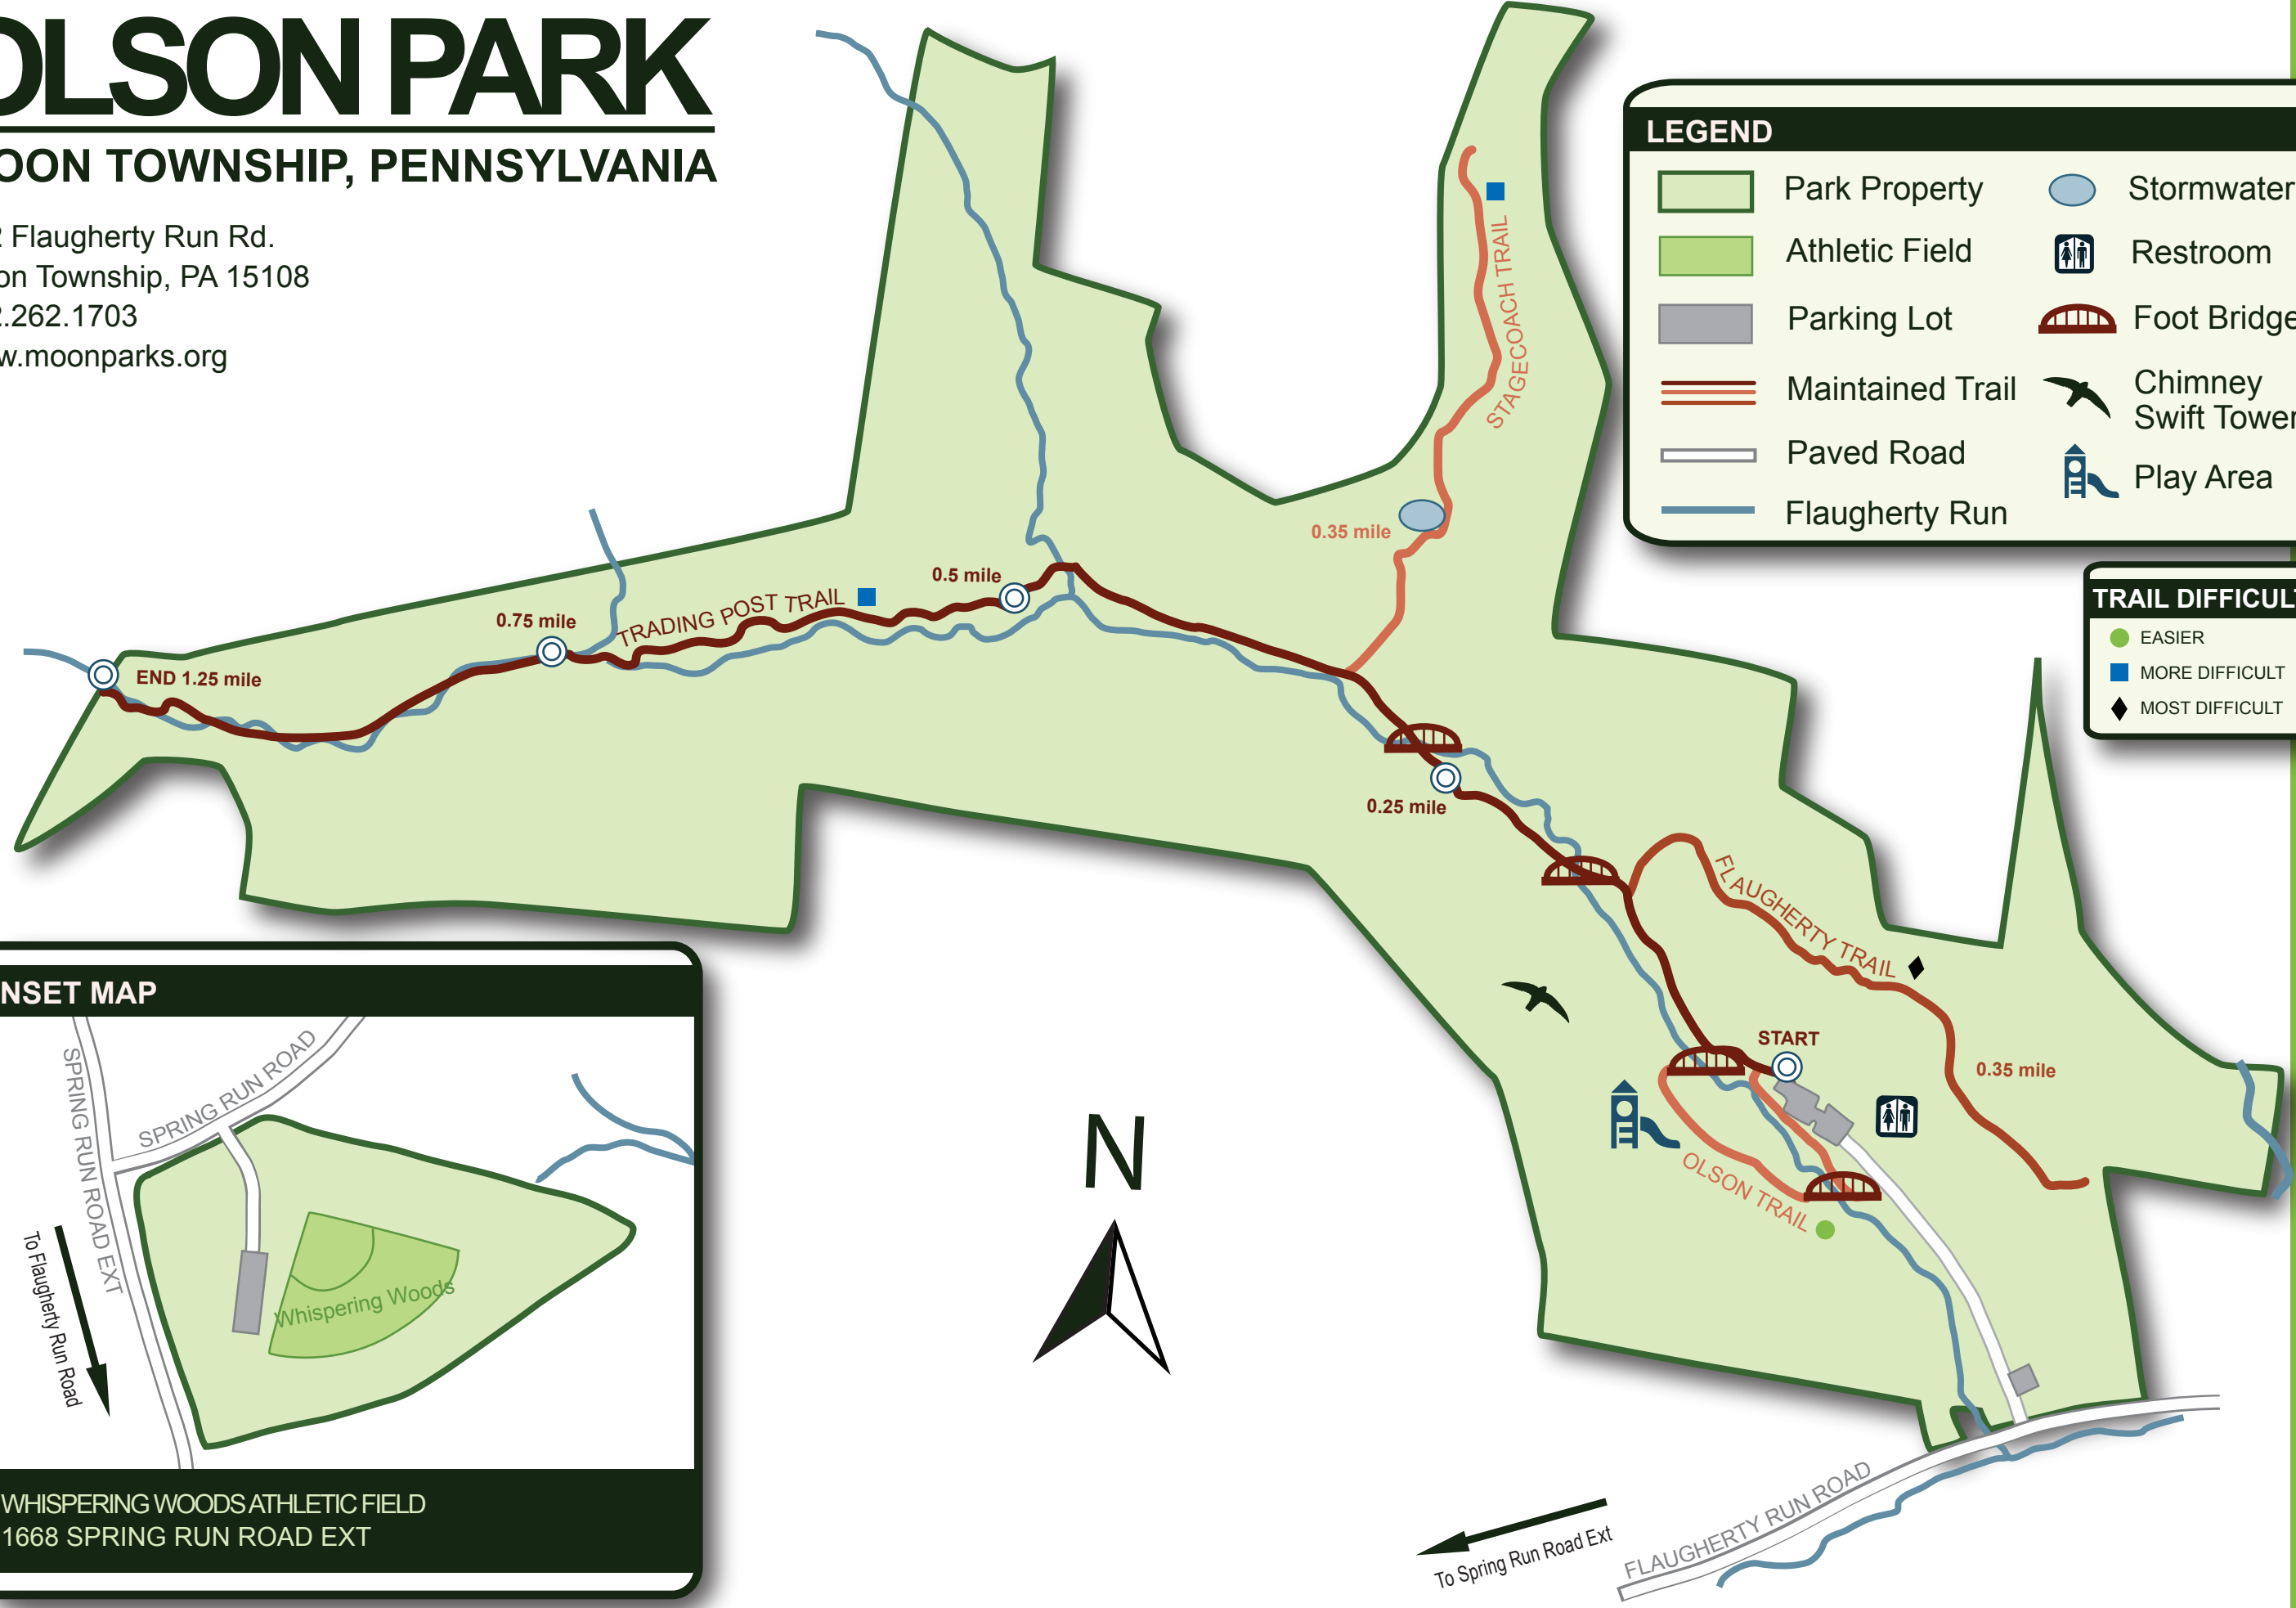

# OLSON PARK

MOON TOWNSHIP, PENNSYLVANIA

442 Flaugherty Run Rd.  
Moon Township, PA 15108  
412.262.1703  
www.moonparks.org

### LEGEND

	Park Property		Stormwater Pond
	Athletic Field		Restroom
	Parking Lot		Foot Bridge
	Maintained Trail		Chimney Swift Tower
	Paved Road		Play Area
	Flaugherty Run		

### TRAIL DIFFICULTY

	EASIER
	MORE DIFFICULT
	MOST DIFFICULT

### INSET MAP

WHISPERING WOODS ATHLETIC FIELD  
1668 SPRING RUN ROAD EXT

FLAUGHERTY RUN ROAD