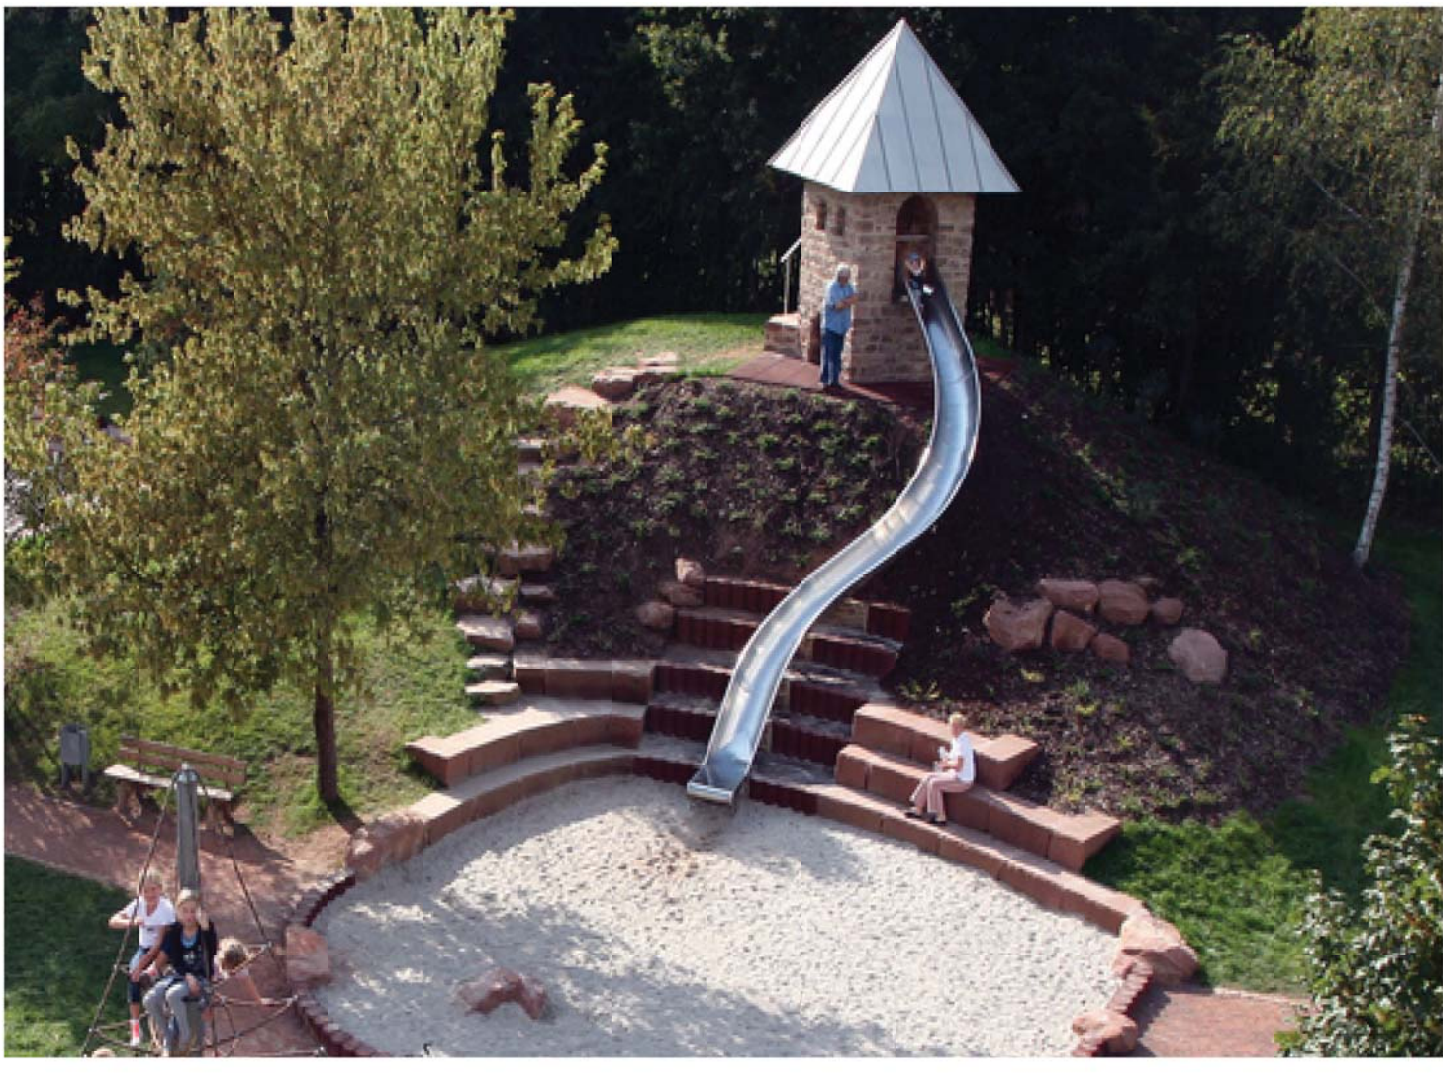

job# R003808.0432
 date June 27, 2017

Moon Park Playground
Sketches and Sample Images for Proposed
Active Use Areas

job# R003808.0432
date June 27, 2017

Moon Park Playground
 Sketches and Sample Images for Proposed
 Active Use Areas