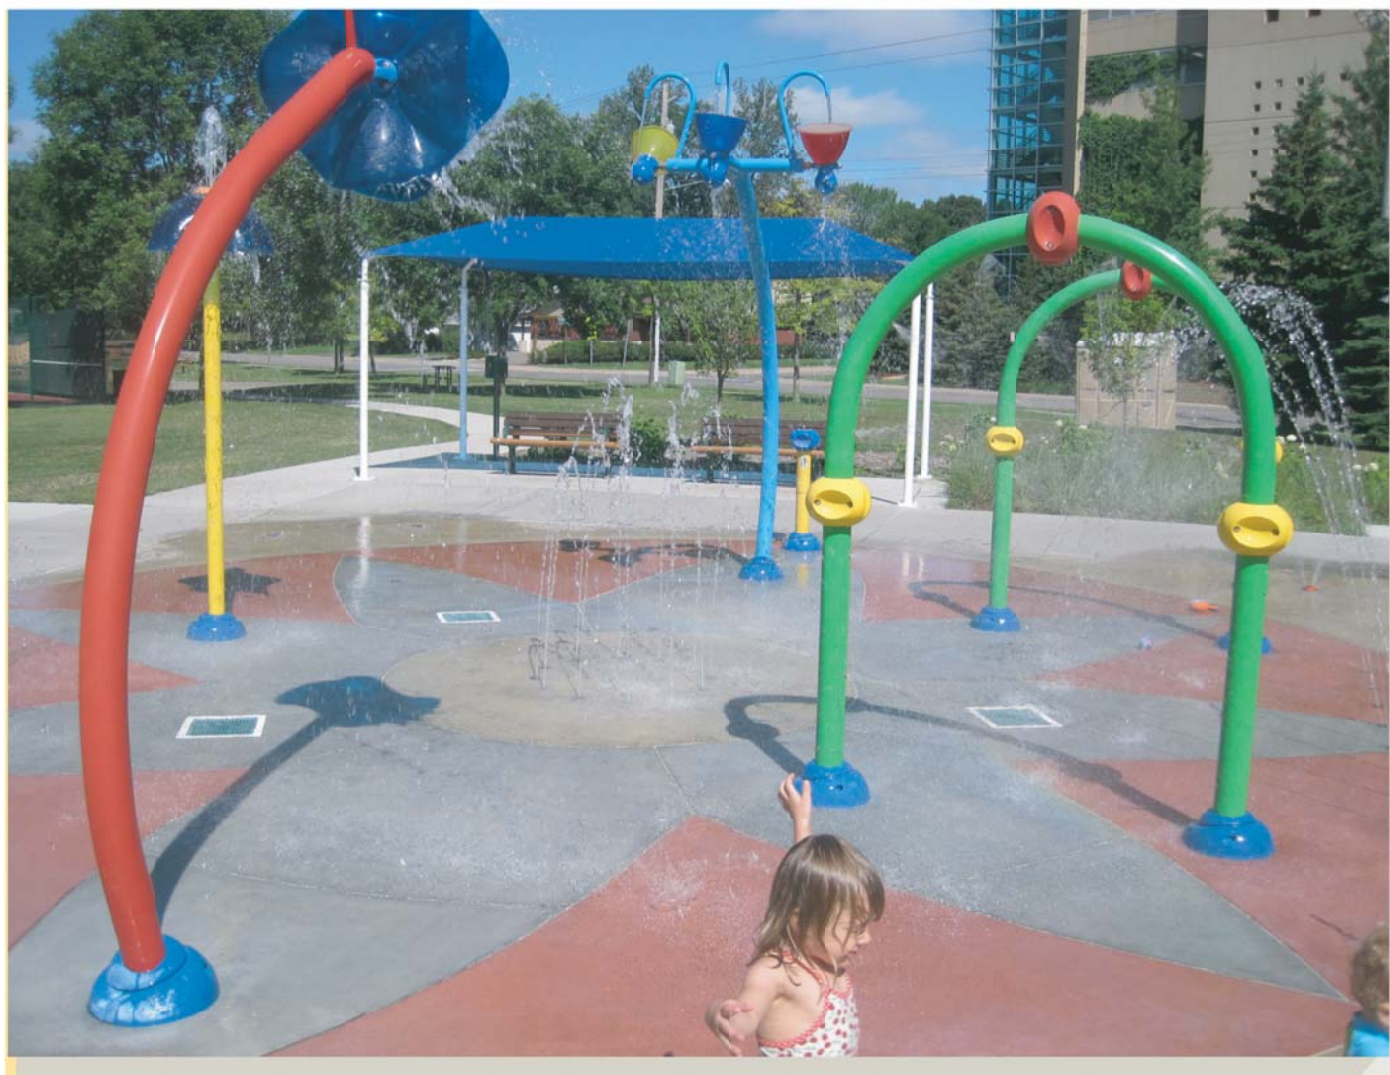

job# R003808.0432
 date June 27, 2017

Moon Park Playground
Sketches and Sample Images for Proposed
Active Use Areas

job# R003808.0432
date June 27, 2017

Moon Park Playground
 Sketches and Sample Images for Proposed
 Active Use Areas