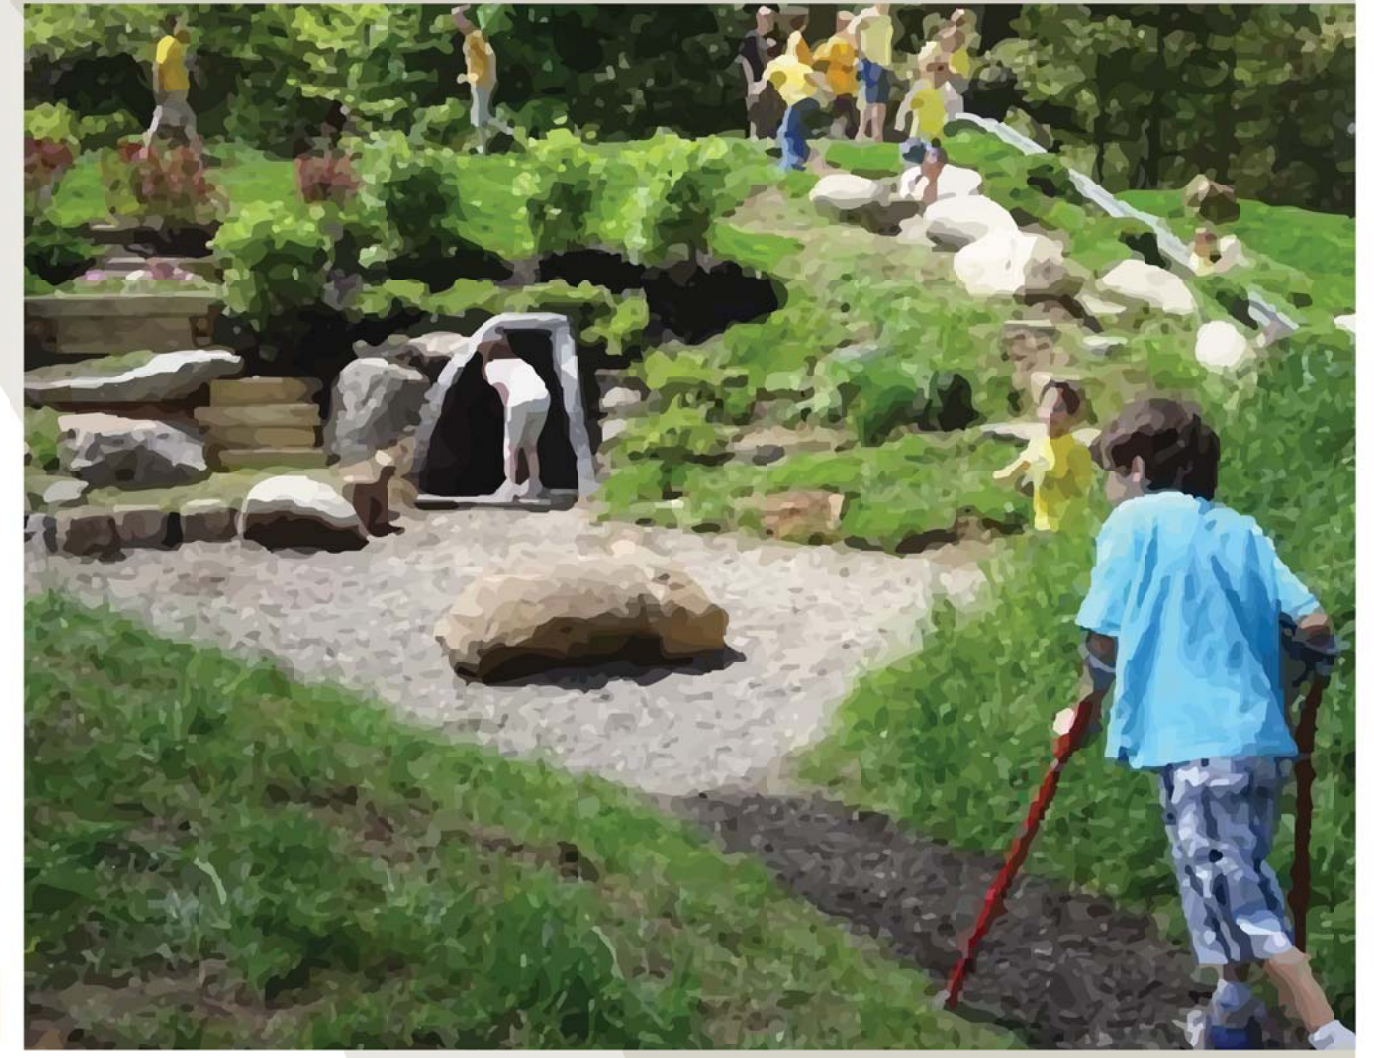

job# R003808.0432
 date June 27, 2017

Moon Park Playground
Sketches and Sample Images for Proposed
Active Use Areas

job# R003808.0432
date June 27, 2017

Moon Park Playground
 Sketches and Sample Images for Proposed
 Active Use Areas